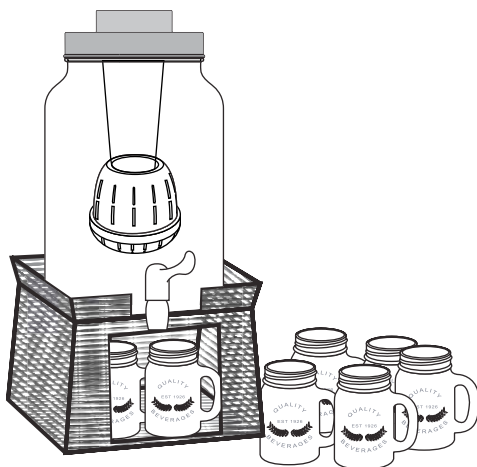

Item# 10403
Oasis Beverage Jar Set
1 Beverage Jar and 6 Mason Jars
W Chiller/Infuser
W Faux Wicker Stand GB
3 gallon
Pack: 2 Sets