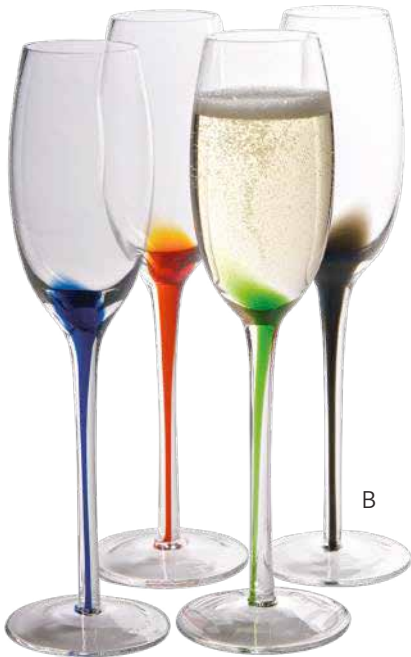

SPLASH

- A. MARTINI SET/4, 12 OZ
- B. FLUTE SET/4, 7 OZ
- C. WINE SET/4, 11 OZ