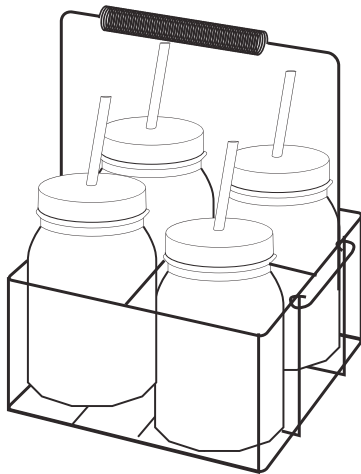

Item# 10421
Sipper 13 Pcs Set
w/Square Caddy
Pack: 4 Sets

this 13-piece set includes:
4 mason jars with 4 lids
4 pcs straws
1 wire rack