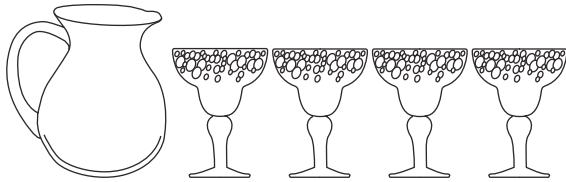

MINGLE COLLECTION

Item # 11605
5-PC MARGARITA SET
ASSORT COLOR
Pack: 2 Sets GB

6 35452 11605 6