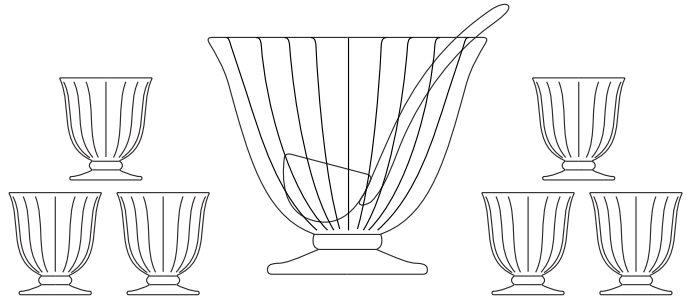

LISBON GLASS DINNERWARE

- A. DINNER PLATE, 10.5"
- B. SALAD PLATE, 8.25"
- C. CEREAL BOWL, 6"
- D. SERVING BOWL, 9.75"

COLBY GLASS DINNERWARE

- A. CHARGER, 12.5"
- B. DINNER PLATE, 10.5"
- C. SALAD PLATE, 8.25"
- D. CEREAL BOWL, 6"
- E. SERVING BOWL, 9.75"

DAPPLE GLASS DINNERWARE

- A. CHARGER, 12.5"
- B. DINNER PLATE, 10.5"
- C. SALAD PLATE, 8.25"
- D. CEREAL BOWL, 6"

ASPEN COLLECTION

Item #80540
Centerpiece Bowl
224 oz / 7quarts
11"D, 9.5" H
Pack: 2 Pcs

Item #80542
8-Pc Punch Set
1 Punch Bowl, 6 Cups, 1 Ladle
Pack: 2 Sets