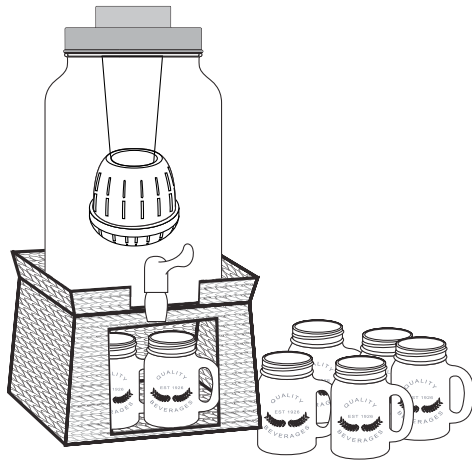

GARDEN TERRACE BEVERAGE SERVER SET

this 10-piece set includes:

6 mugs
15 oz

1 chiller &
1 infuser

1 beverage Jar
3 gallon

1 seagrass stand
10.6" d x 8.5" h

Item # 10403S
Garden Terrace Beverage Server Set
Pack: 2 Sets

GB