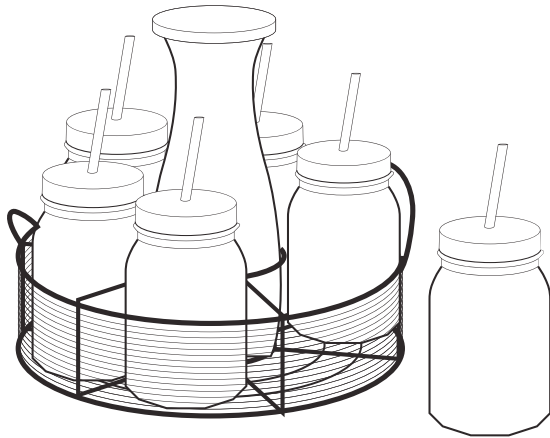

GINGHAM COLLECTION

Item# 10420
Beverage Caddy W/ Carafe Set
21 pcs
Pack: 2 Sets

this 21-piece set includes:
1 pitcher with 1 lid
6 mason jars with 6 lids
6 pcs straws
1 wire rack