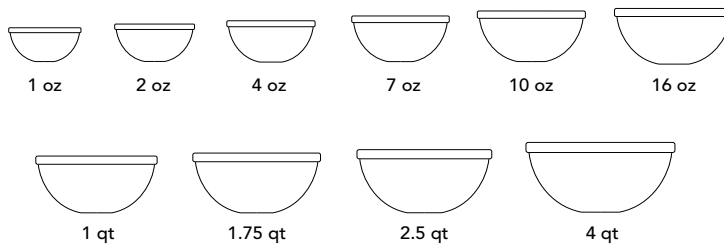

Item # 41000
10-Piece Bowl Set
nested sizes
Pack: 2 sets

SIX-IN-ONE SERVER

MULTI-FUNCTIONAL CAKE DOME WITH SIX DIFFERENT USES

PUNCH BOWL

SALAD SERVER

COVERED SERVER

CAKE STAND

DESSERT TRAY