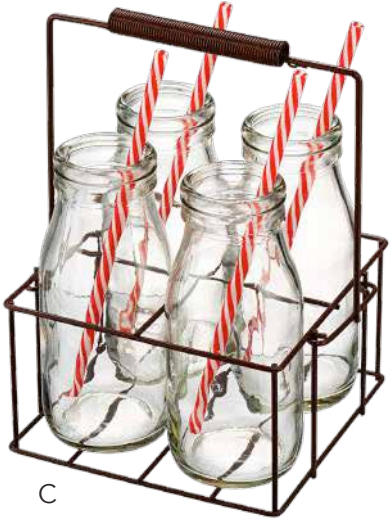

GINGHAM

- A. BEVERAGE CADDY W CARAFE, 21-PC SET
- B. MILK BOTTLE & STRAWS, 8-PC SET
- C. MILK BOTTLE & STRAWS W CADDY, 9-PC SET
- D. SIPPER SET W CADDY, 13-PC SET

C