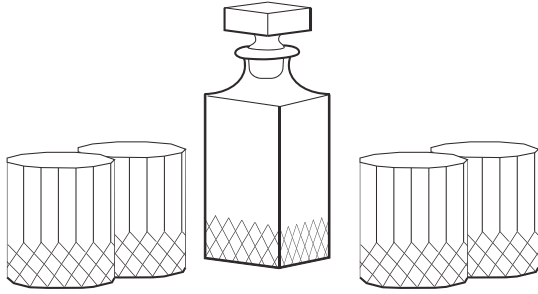

WHISKEY SETS

Item# 60700
Windsor Whiskey Set, 5-piece
CLEAR
Pack: 4 sets

GB