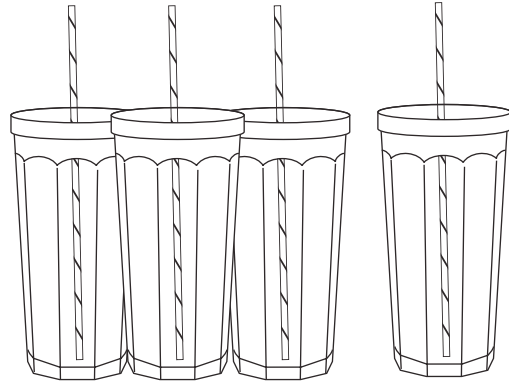

SMOOTHIE GLASS

Item# 57006
Single Smoothie glass, 24 oz
w/Lid & Straw
Clear
Pack: 12 pcs

Item# 57007
S/4 Smoothie Glasses, 24 oz
w/Lid & Straw
Clear
Pack: 4 sets GB