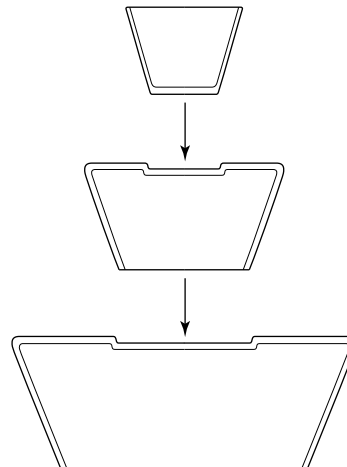

SIMPLICITY TIERED SERVER

15.5" H
7.5" Dia

only 3 simple parts

all dishwasher safe

no hardware

Item # 82024 GB
Simplicity Tiered Server
Pack: 2 Sets

6 35452 82024 3