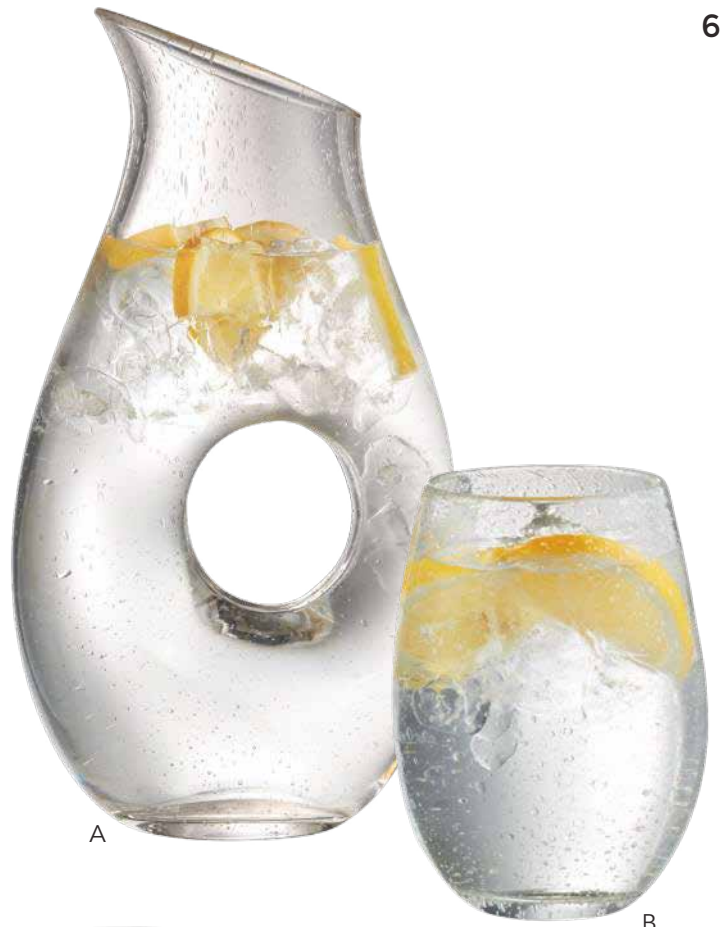

IRIS COLLECTION

- A. LOFT PITCHER, 36 OZ
- B. STEMLESS, 20 OZ
- C. FOOTED TEA, 18 OZ
- D. GOBLET, 14 OZ
- E. WINE, 8 OZ
- F. MARGARITA, 8 OZ

A

B