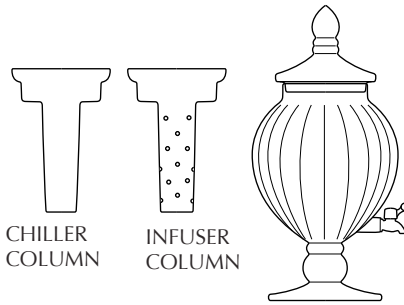

BELLINI BEVERAGE SERVER - DUAL COLUMN WITH INFUSER COLUMN AND CHILLER COLUMN

server capacity with
chiller inside:
164 oz / 1.2 gallon

server capacity with
infuser inside:
182 oz / 1.4 gallon