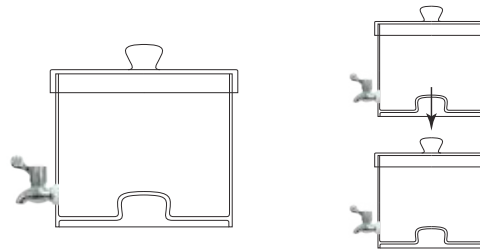

STACKING BEVERAGE SERVER

CAPACITY:
1.25 gallons / 164 oz

HEIGHT:
7.75"D x 9" H

Item # 82037
Stacking Beverage Server
Pack: 2 Sets