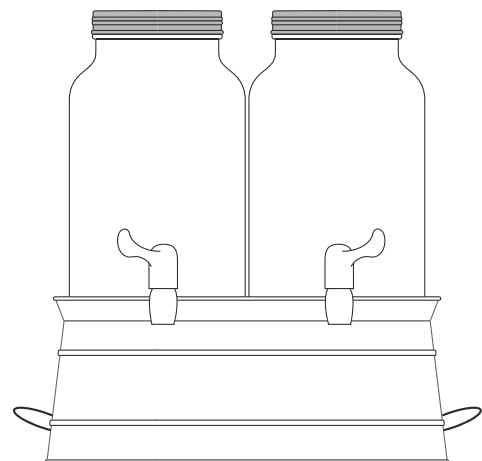

Item# 10404
Oasis Farmhouse Beverage Jar Set
2 Beverage Jars
w/Stand GB
2*1.5 gallon
Pack: 2 Sets