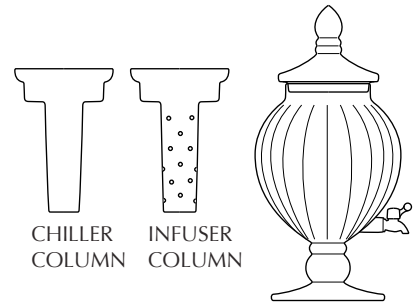

Item #82027
Bellini Beverage Server, Dual Column
CLEAR
Capacity: 1.4 gallons / 186 oz
15.5" h, 9" d
Pack: 2 sets

Item #82028
Bellini Beverage Server, Dual Column
GOLD LUSTER
Capacity: 1.4 gallons / 186 oz
15.5" h, 9" d
Pack: 2 sets