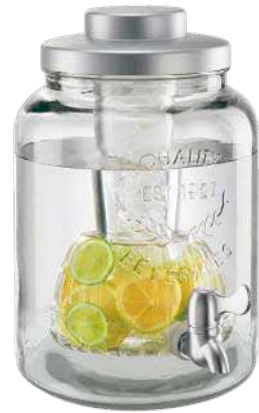

OASIS PARTYWARE BEVERAGE JARS

- A. BEVERAGE JAR W STAND, 1.5 GAL
- B. BEVERAGE JAR, 1.5 GAL
- C. BEVERAGE JAR W CHILLER / INFUSER W STAND, 2 GAL
- D. BEVERAGE JAR W CHILLER / INFUSER, 2 GAL
- E. FARMHOUSE BEV JAR SET W STAND (2 X 1.5 GAL JARS)
- F. BEV JAR W CHILLER / INFUSER, 6 GLASSES, STORAGE STAND, 3 GAL

D